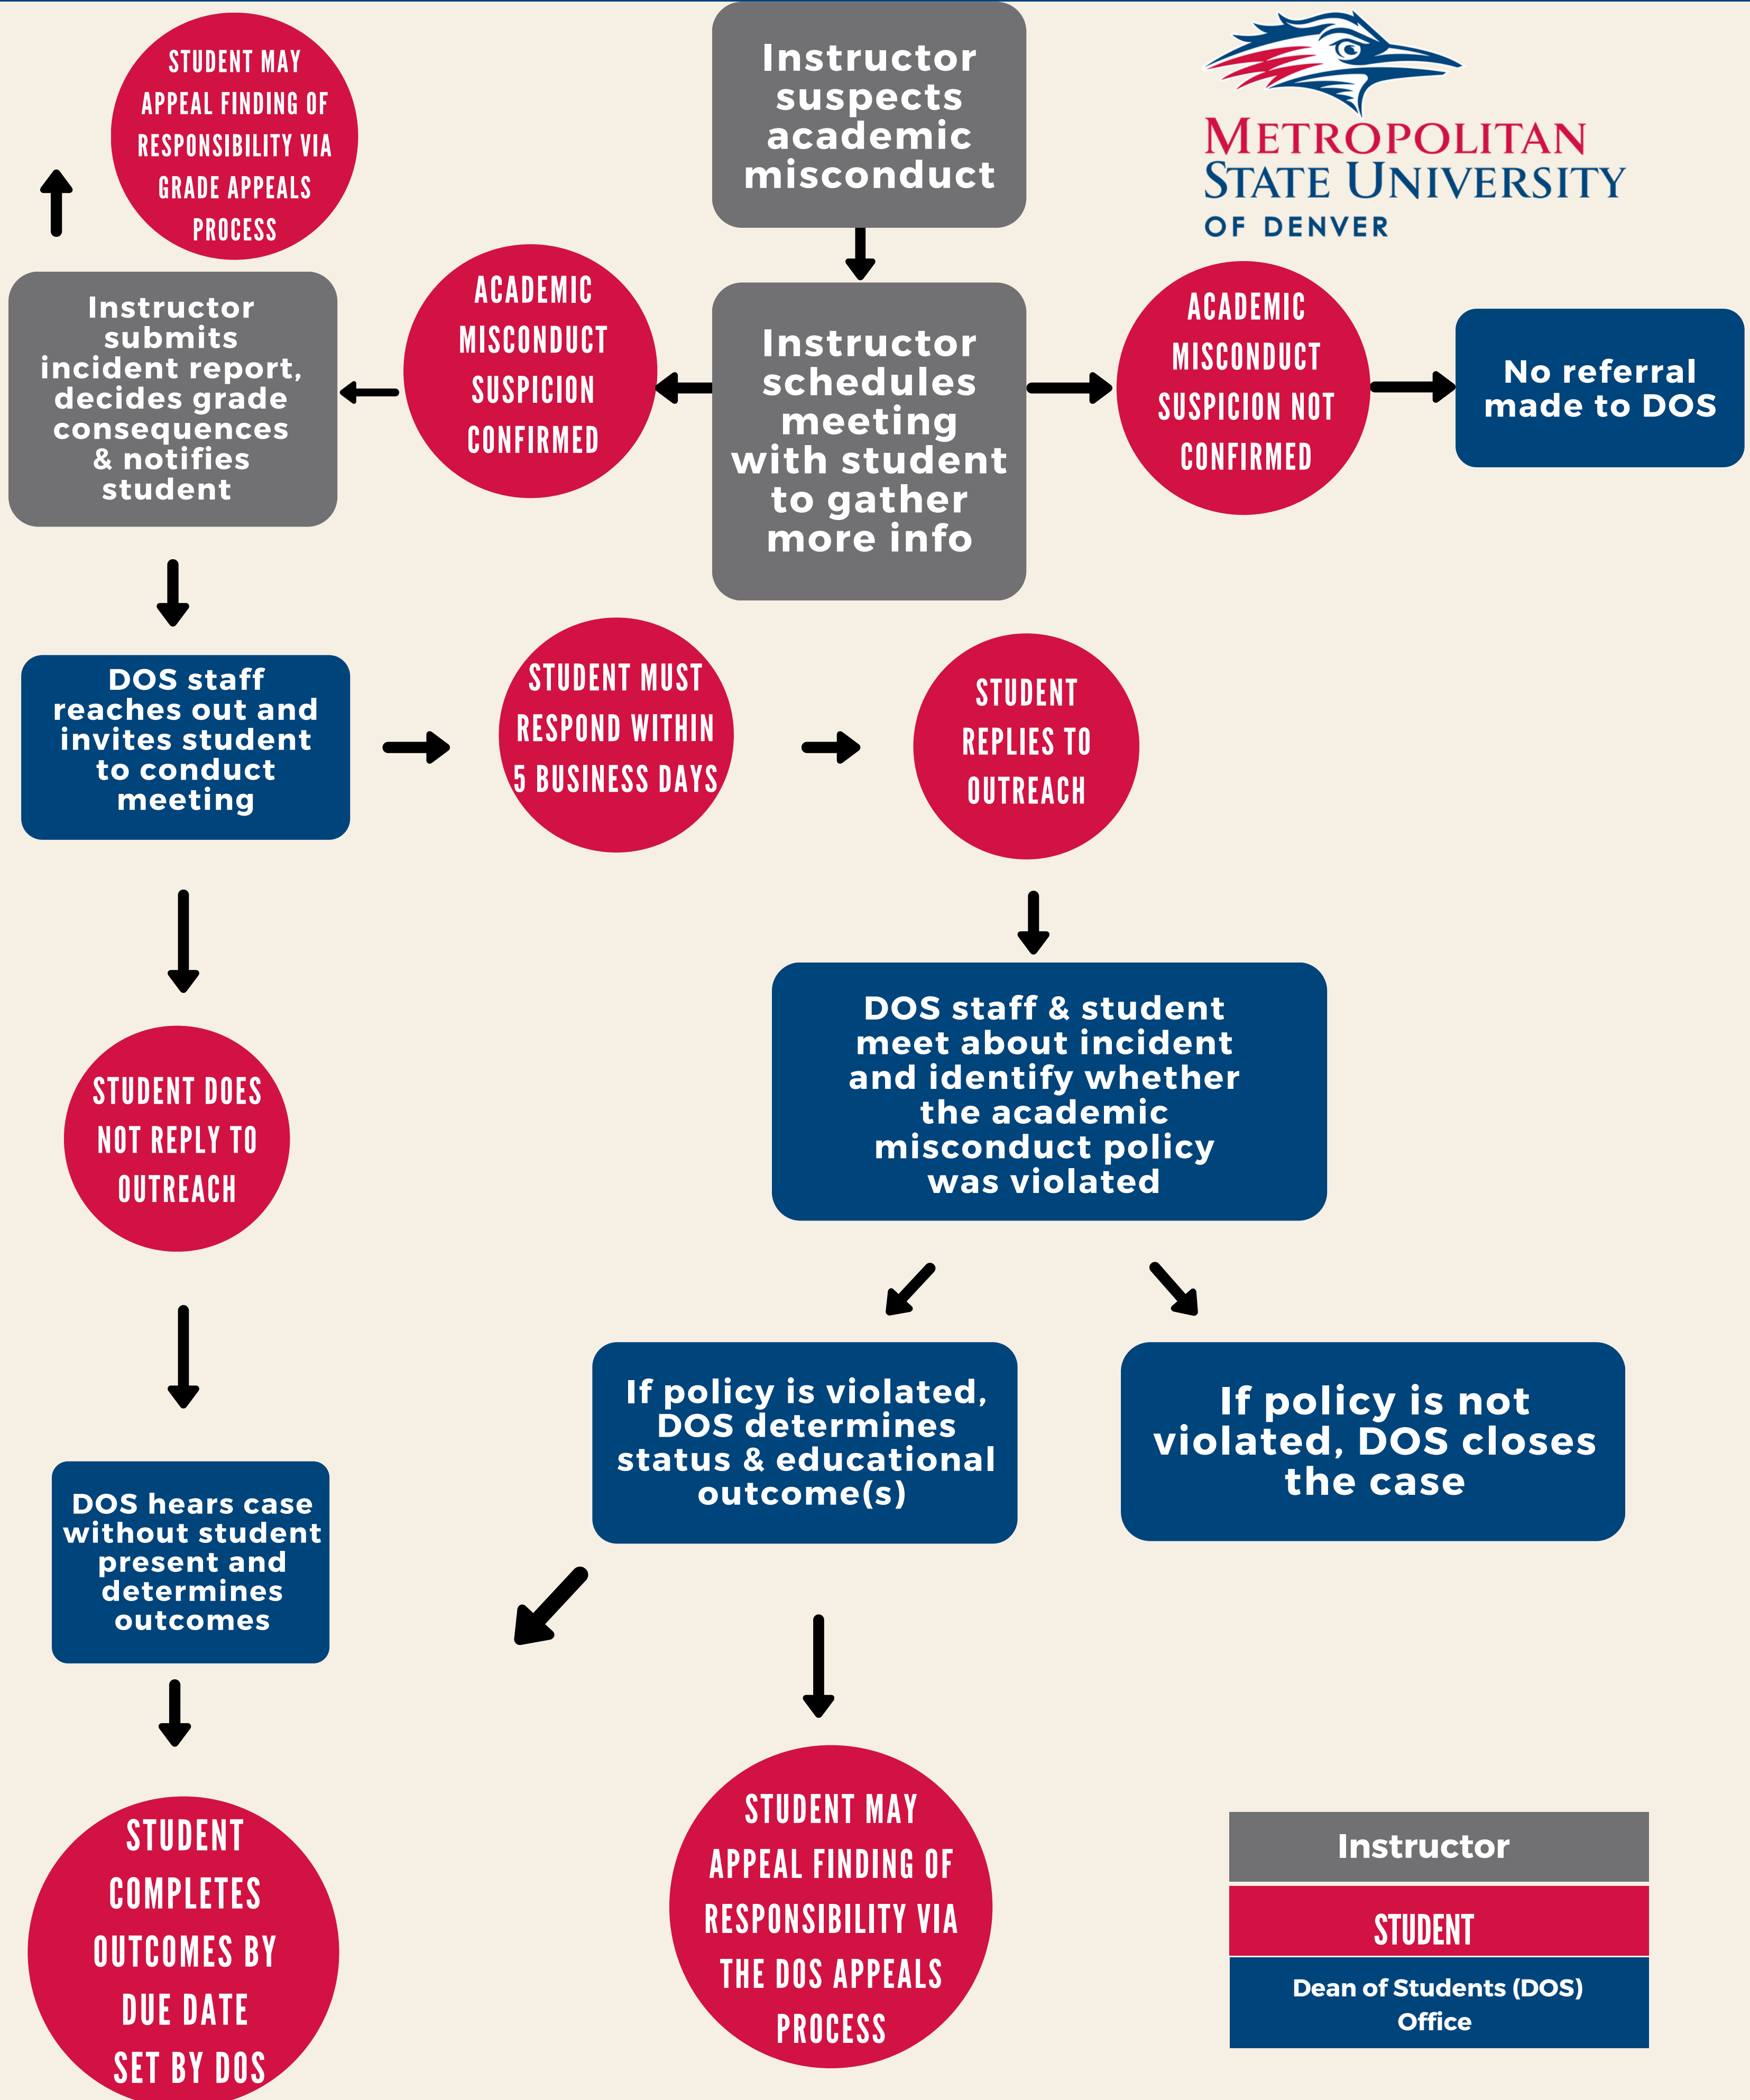

# MSU DENVER: ACADEMIC MISCONDUCT PROCESS

Instructor
STUDENT
Dean of Students (DOS) Office