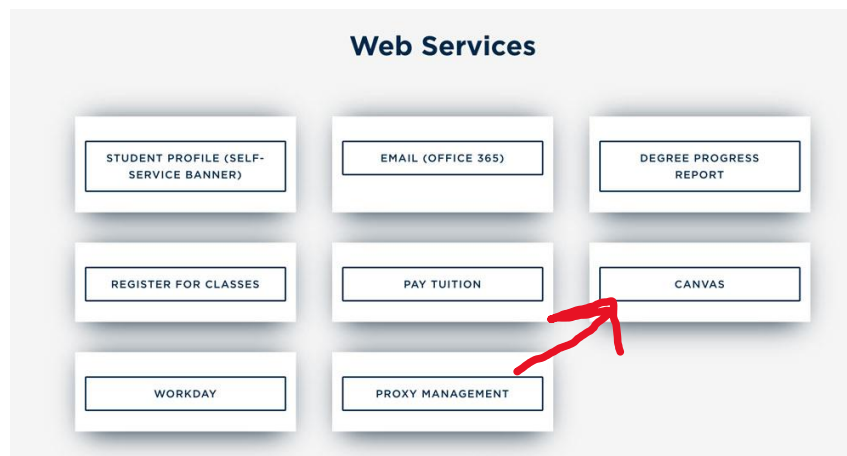

How to Connect to Online Tutoring

Online Tutoring is available to all current MSU Denver students 24/7 at no charge. Below is the step-by-step instructions on how to access online tutoring.

Step 1: Go to Student Hub by clicking on the following link or copy and paste the url into any browser: <https://www.msudenver.edu/studenthub/>.

Step 2: Select **Canvas** and login using your MSU Denver sign in information.

Step 3: Once you have logged in to Canvas, select **Account** which is located at the top left of the screen.

Step 4: In the menu click the Pear Deck Tutor (Online Tutoring) link.