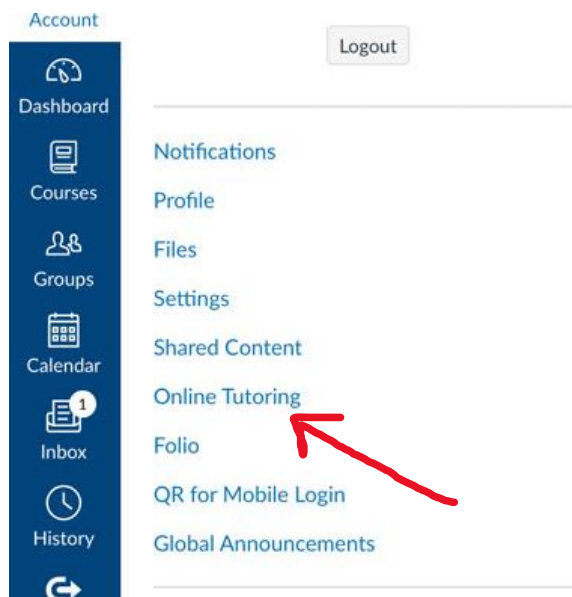

How to Connect to Online Tutoring

Online Tutoring is available to all current MSU Denver students 24/7 at no charge. Below is the step-by-step instructions on how to access online tutoring.

Step 1: Go to Student Hub by clicking on the following link or copy and paste the url into any browser: <https://www.msudenver.edu/studenthub/>.

Step 2: Select **Canvas** and login using your MSU Denver sign in information.

Step 3: Once you have logged in to Canvas, select **Account** which is located at the top left of the screen.

Step 4: In the menu click the Pear Deck Tutor (Online Tutoring) link.