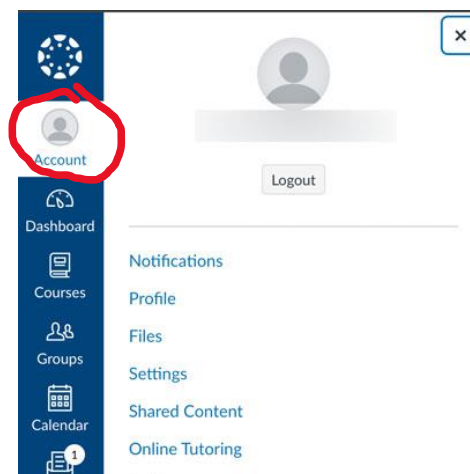

How to Connect to Online Tutoring

Online Tutoring is available to all current MSU Denver students 24/7 at no charge. Below is the step-by-step instructions on how to access online tutoring.

Step 1: Go to Student Hub by clicking on the following link or copy and paste the url into any browser: <https://www.msudenver.edu/studenthub/>.

Step 2: Select **Canvas** and login using your MSU Denver sign in information.

Step 3: Once you have logged in to Canvas, select **Account** which is located at the top left of the screen.

Step 4: In the menu click the Pear Deck Tutor (Online Tutoring) link.