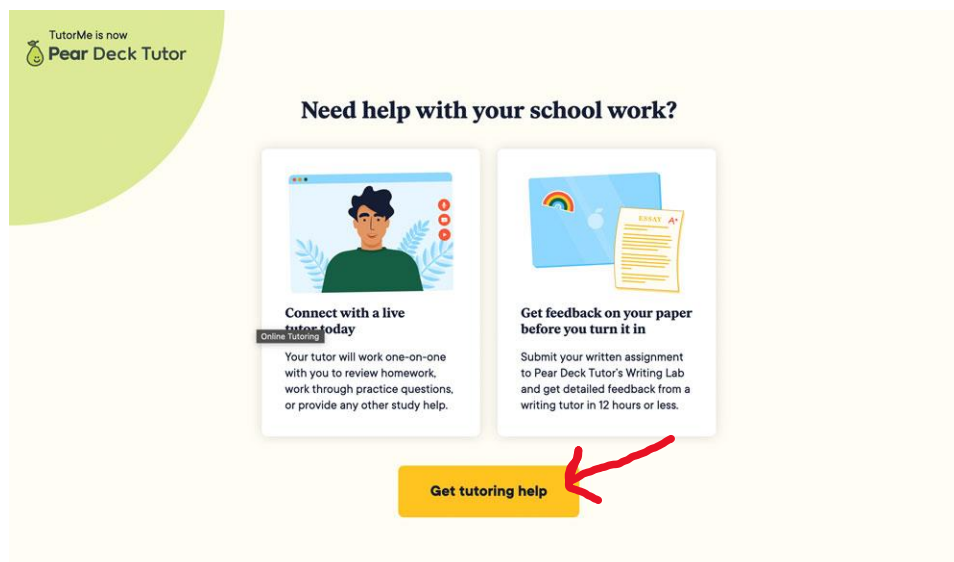

Step 5: Click the yellow Get tutoring help button.