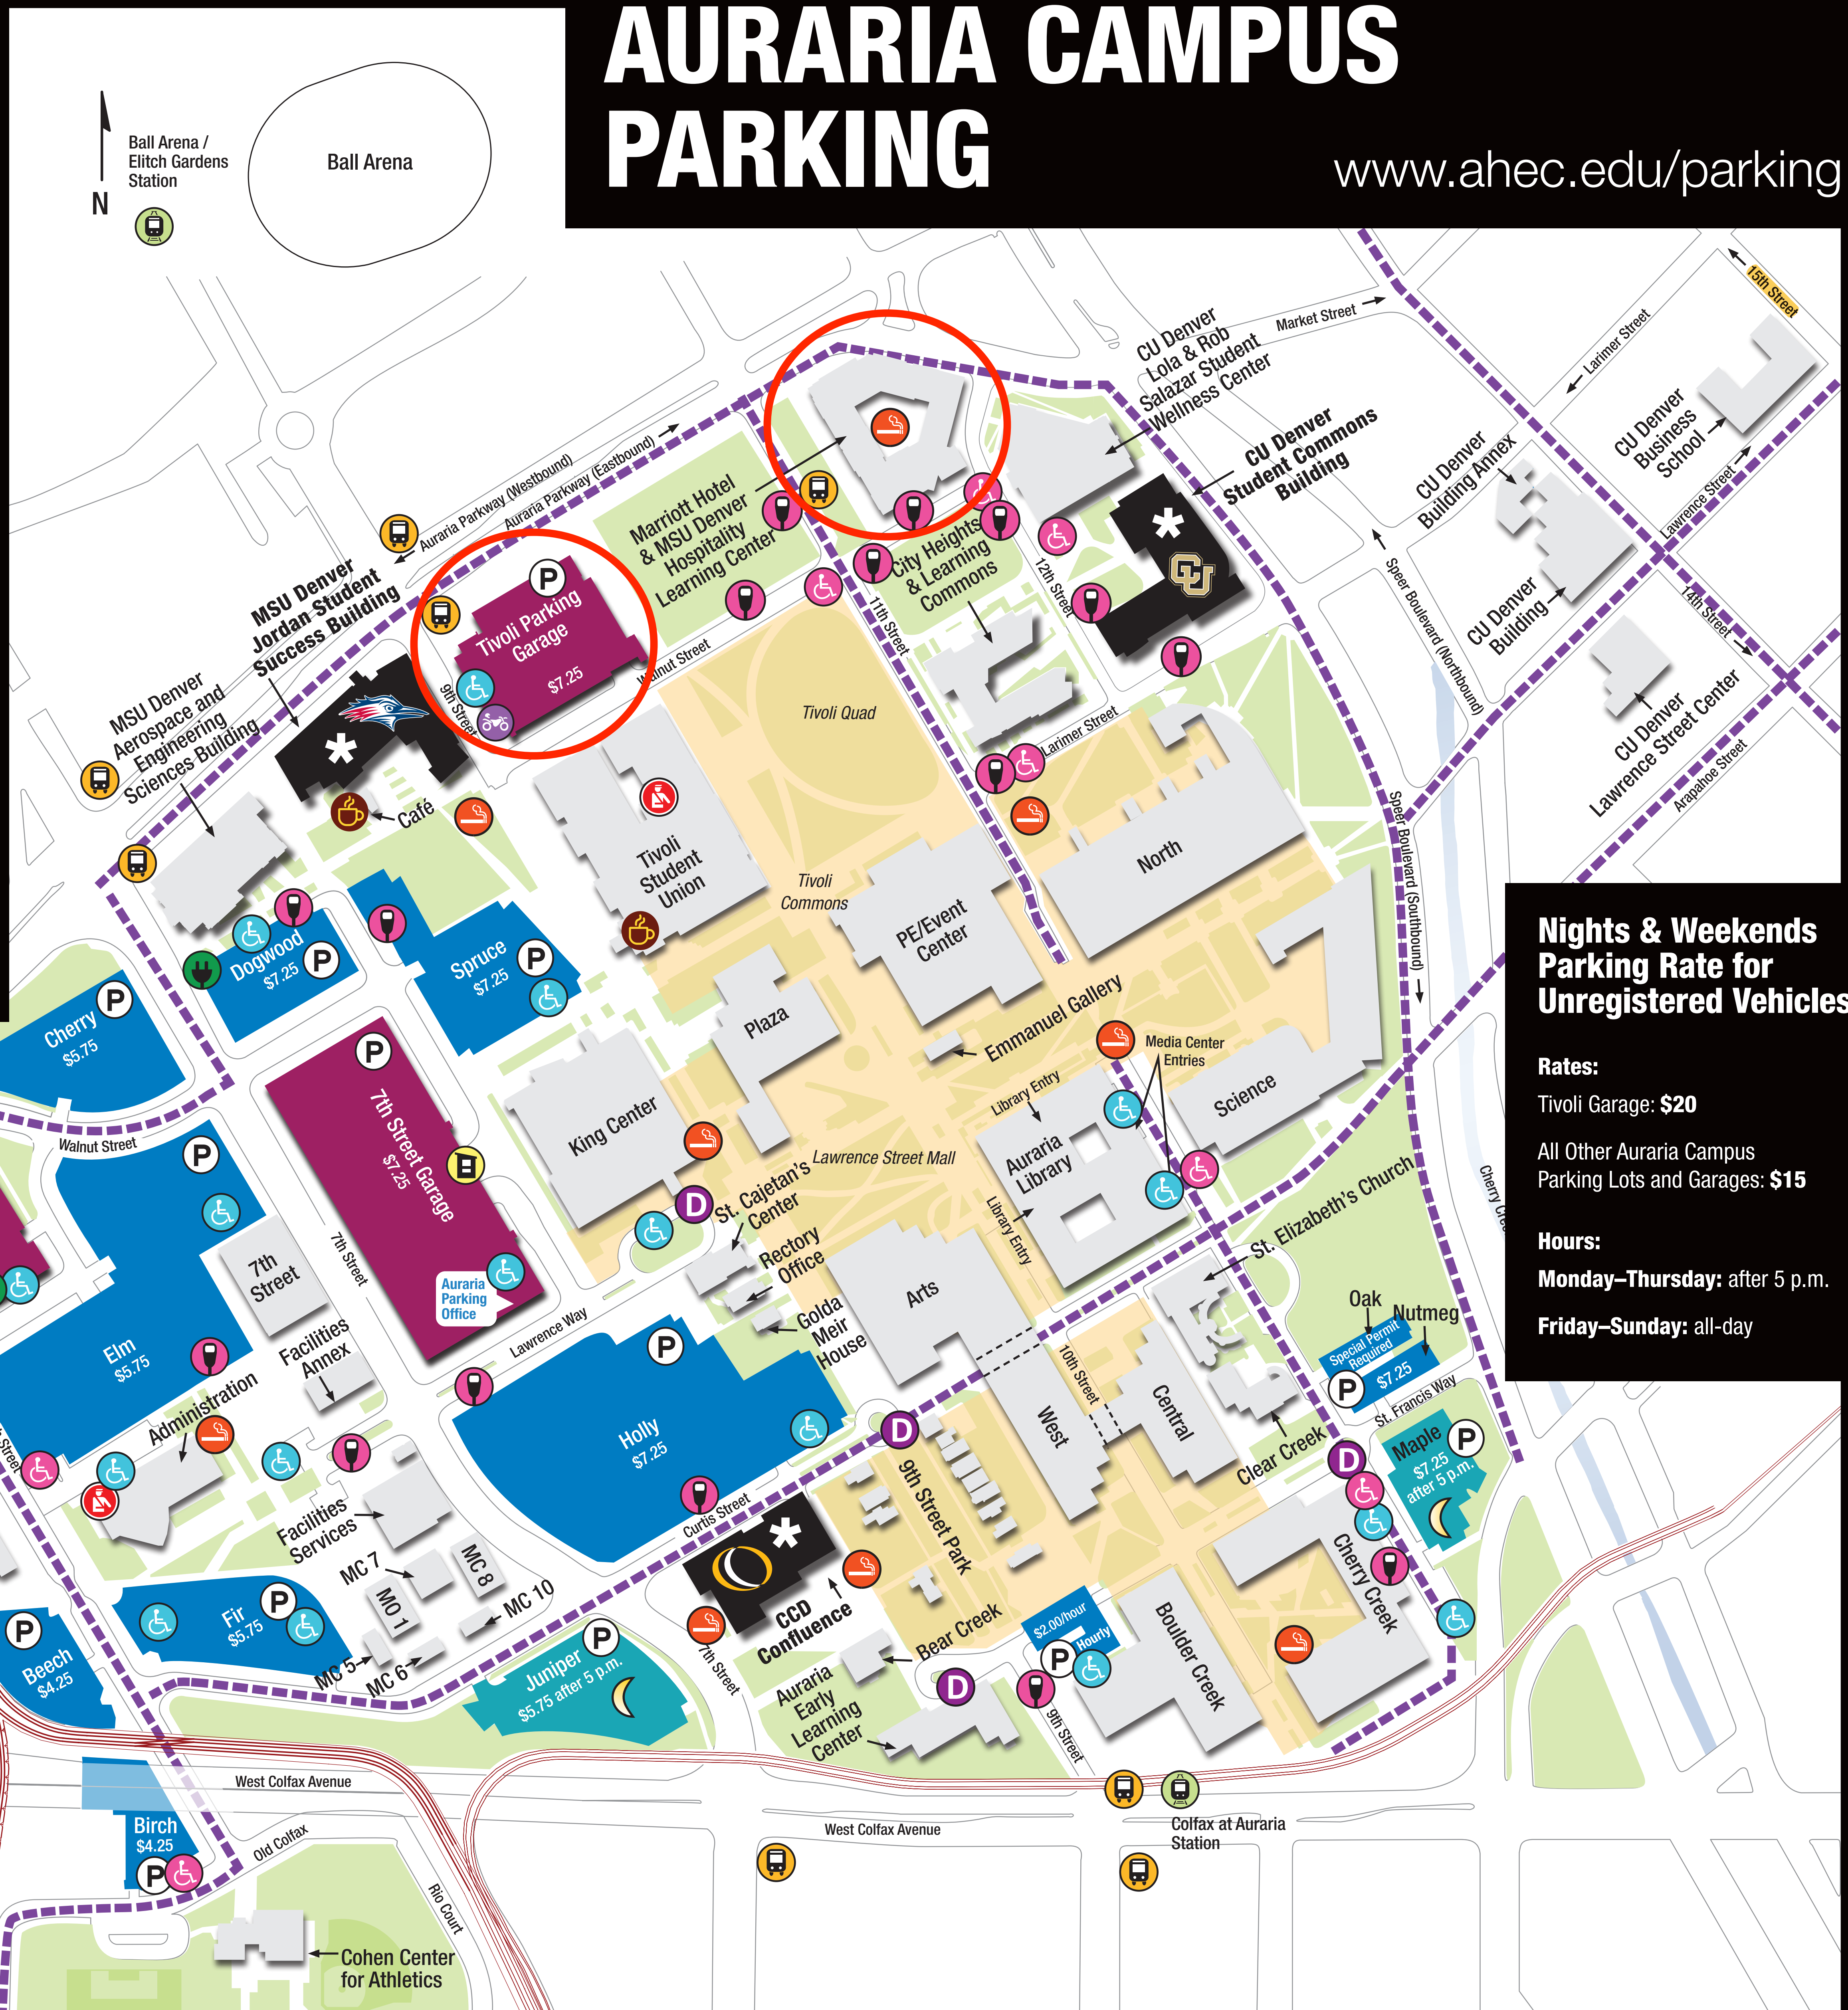

AURARIA CAMPUS PARKING

www.ahec.edu/parking

-  Admissions Offices
-  Bus Stop
-  Light Rail Station
-  Bike Route
-  Bike Dismount
-  Parking Lots
-  Parking Garages
-  Parking for Persons with Disabilities
-  Parking Meters for Persons with Disabilities
-  Parking Meters
-  Drop-off Location
-  Auraria Campus Police Department
-  Smoking Zones
-  Motorcycle Parking
-  Attended Lot
-  Daily Fee Parking After 5 p.m.
-  Electric Car Charging Station

Nights & Weekends Parking Rate for Unregistered Vehicles

Rates:
 Tivoli Garage: **\$20**
 All Other Auraria Campus Parking Lots and Garages: **\$15**

Hours:
Monday–Thursday: after 5 p.m.
Friday–Sunday: all-day