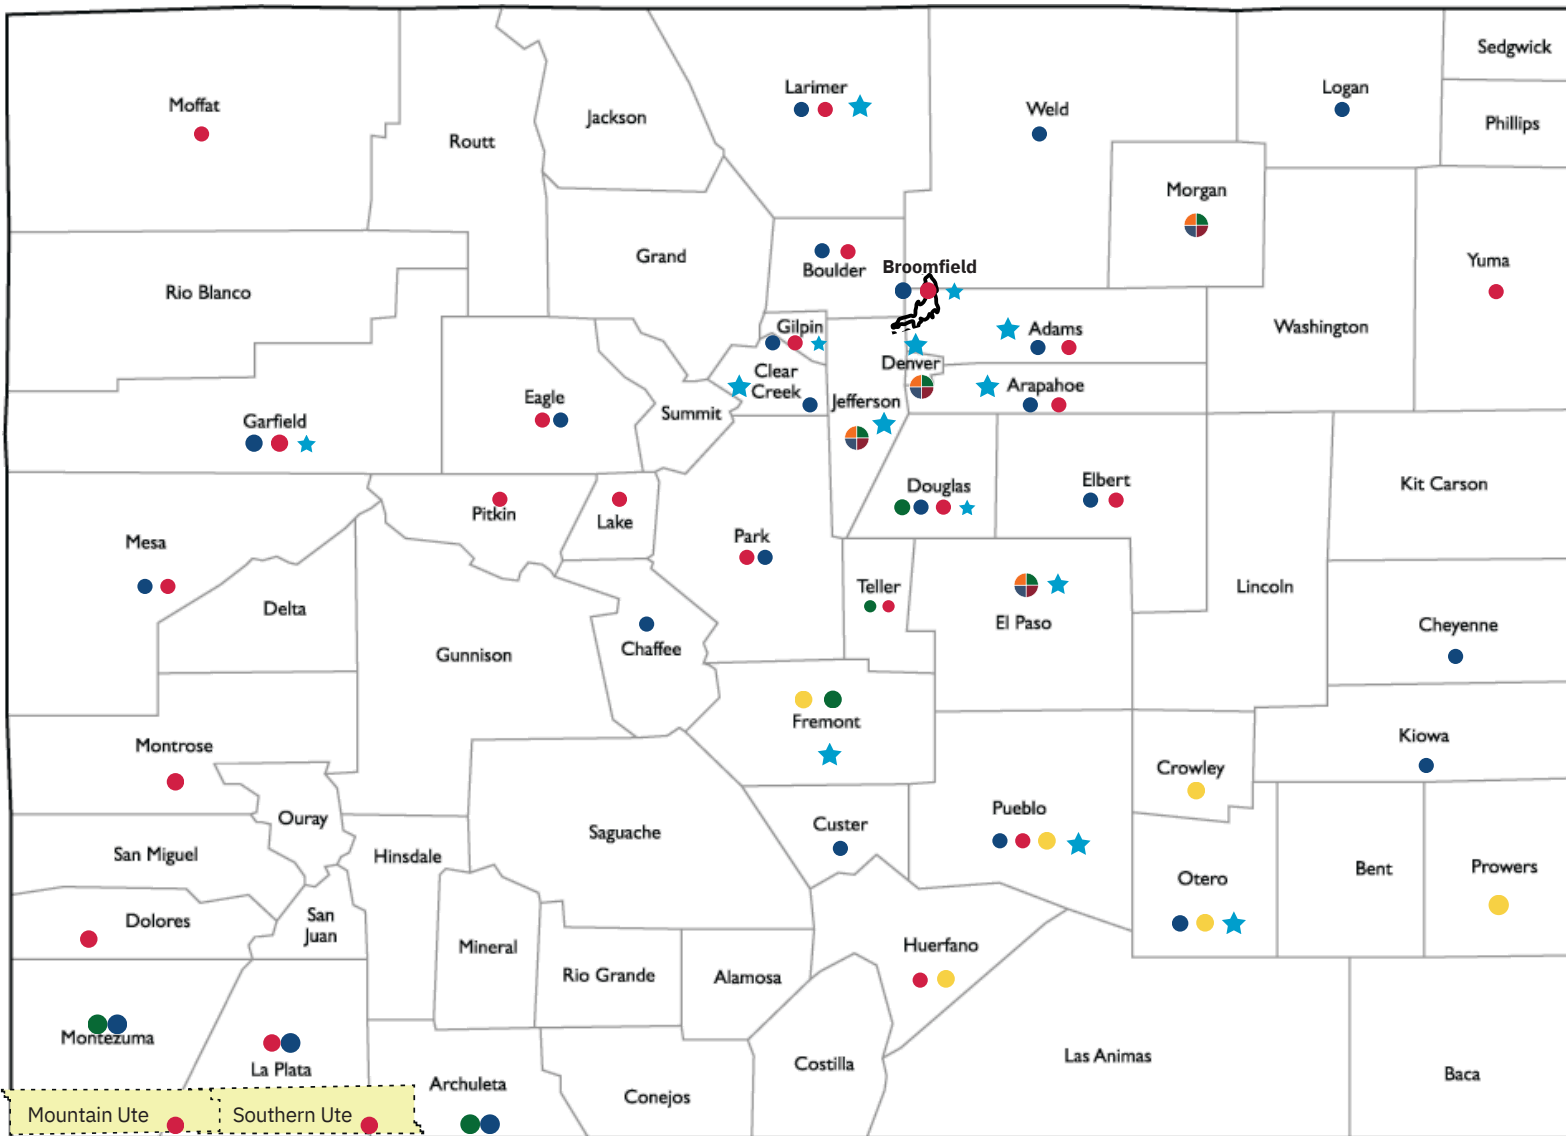

- Metropolitan State University of Denver
- Colorado State University Pueblo
- University of Denver Graduate School of Social Work
- University of Colorado Colorado Springs School of Social Work
- ★ CCWSC Statewide Committee Representation