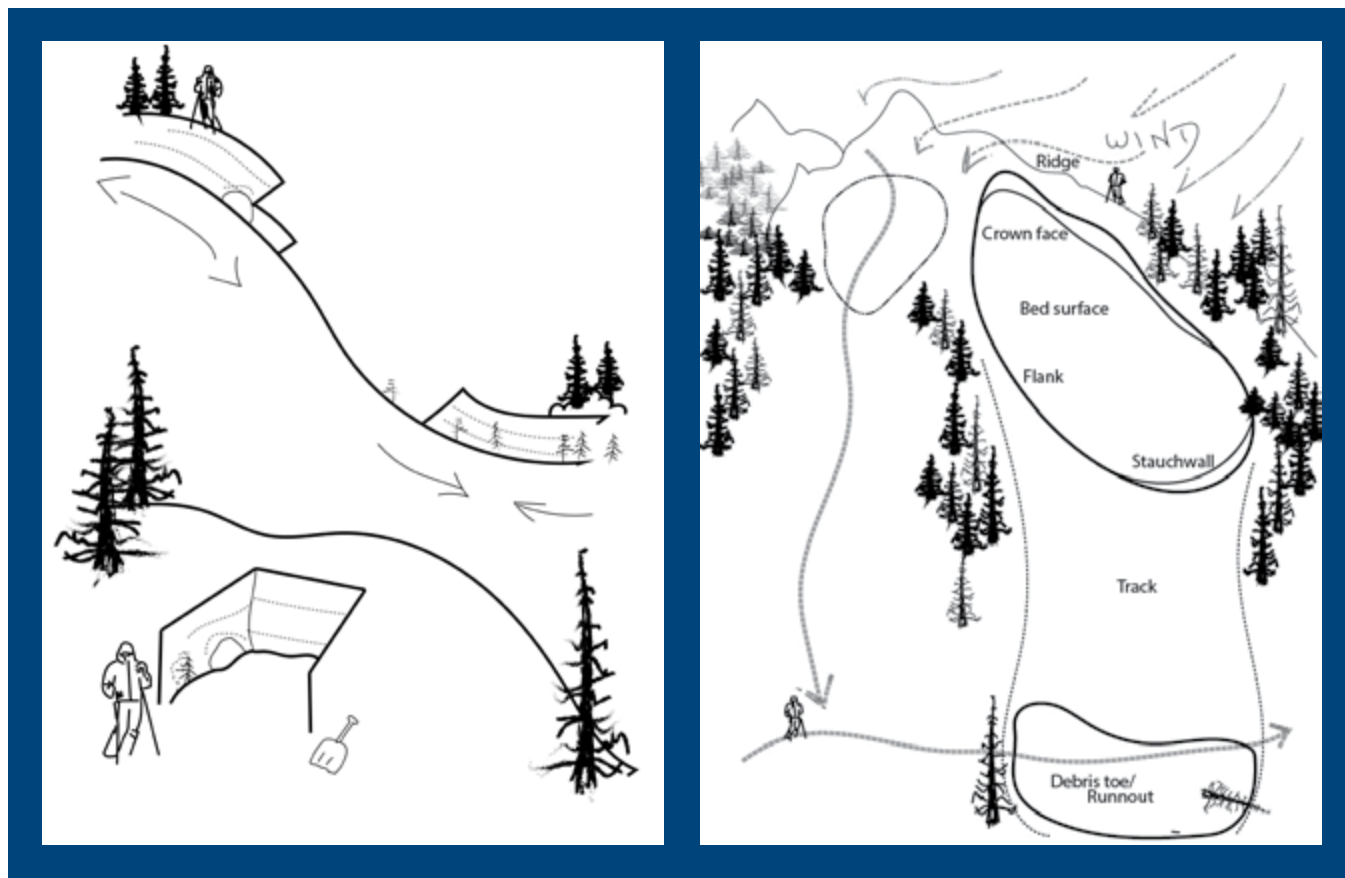

## Avalanche Safety Field Day One

*Saturday 2/3 @ 7:00a-4:00p*

Trailhead talk, Terrain & weather' Beacons & rescue.

## **Rock Climbing**