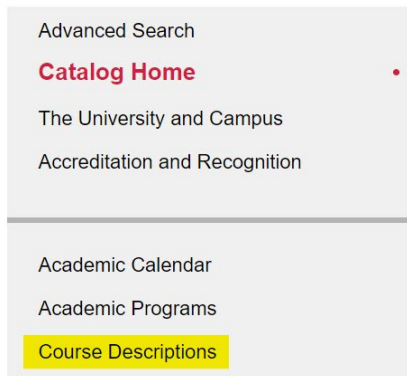

Metro Meritus: Finding Your Courses

Option 1: Searching the Course Catalog

Step 1: Go to the current Course Catalog: <https://www.msudenver.edu/catalog/>. (Remember, the Course Catalog provides a list of courses offered at MSU Denver, but that does not necessarily mean those courses will be available any given term. Check out the Course Schedule (page 2) to see what classes are currently available.)

Current Course Catalogs

MSU Denver is a comprehensive, baccalaureate- and master's-degree granting urban university.

The undergraduate and graduate catalogs contain comprehensive information about MSU Denver, the degrees and programs it offers and the requirements a student must satisfy before receiving a degree.

UNDERGRADUATE CATALOG

GRADUATE CATALOG

Step 2: Go to “Course Descriptions.”

2023-2024 Undergraduate Catalog

Step 3: Search courses by the subject (Prefix) you are interested in, or enter a keyword to find all courses that cover a specific topic.