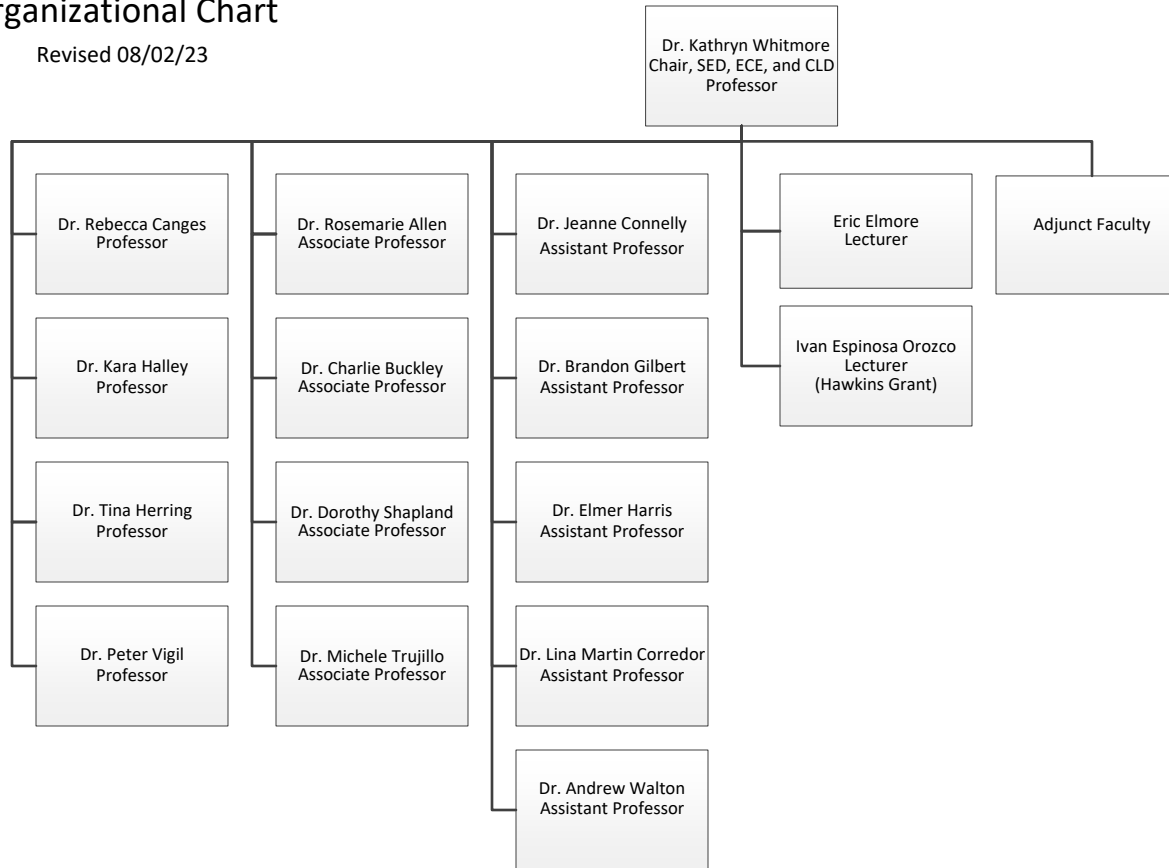

School of Education Organizational Chart

08/02/23

Department of Elementary Education & Literacy Organizational Chart

Revised 08/02/2023

Department of Special Education,
Early Childhood, and
Culturally & Linguistically Diverse Education
Organizational Chart

Revised 08/02/23

Department of
Secondary Education, K-12, and
Educational Technology
Organizational Chart

Revised 08/02/23

Alternative Licensure Program Organizational Chart

Revised 06/06/23

Office of Education Solutions