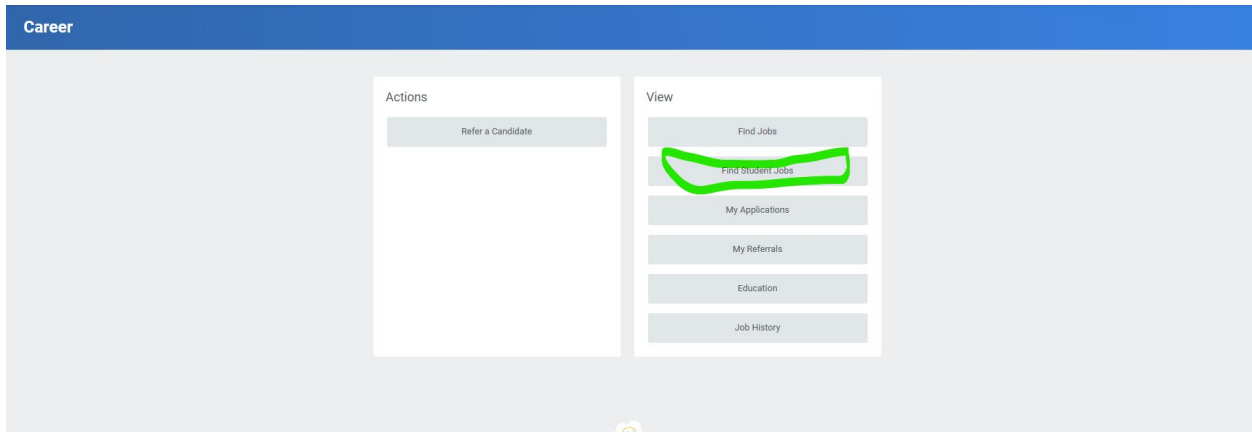

HOW STUDENTS APPLY FOR A JOB REQUISITION IN WORDAY

Search for student jobs.