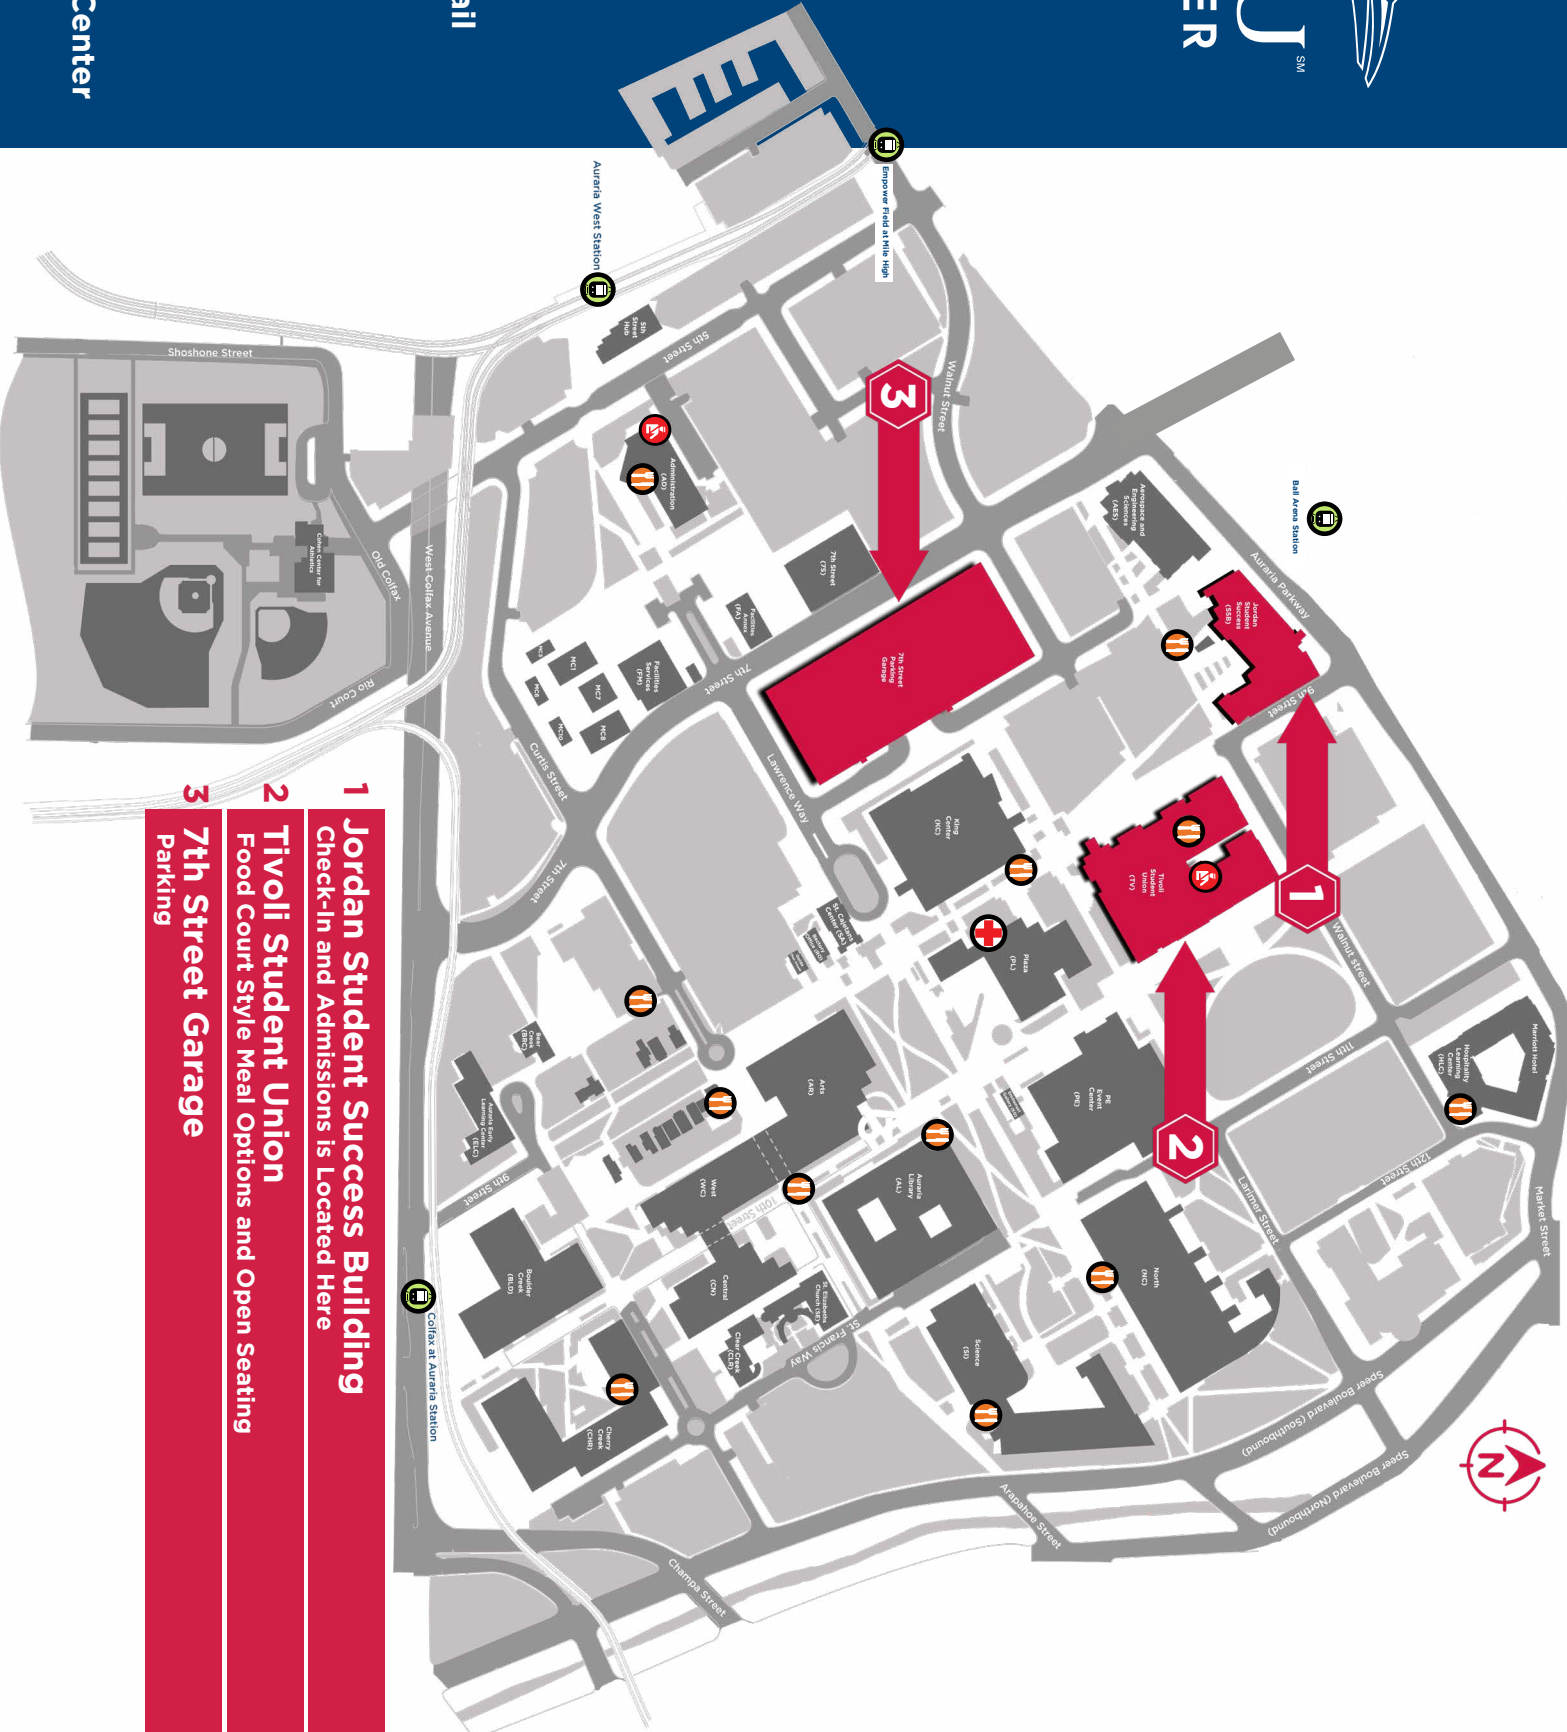

-  RTD Light Rail
-  Auraria Police
-  Food Facility
-  Auraria Health Center

- 1** Jordan Student Success Building
Check-In and Admissions is Located Here
- 2** Tivoli Student Union
Food Court Style Meal Options and Open Seating
- 3** 7th Street Garage
Parking