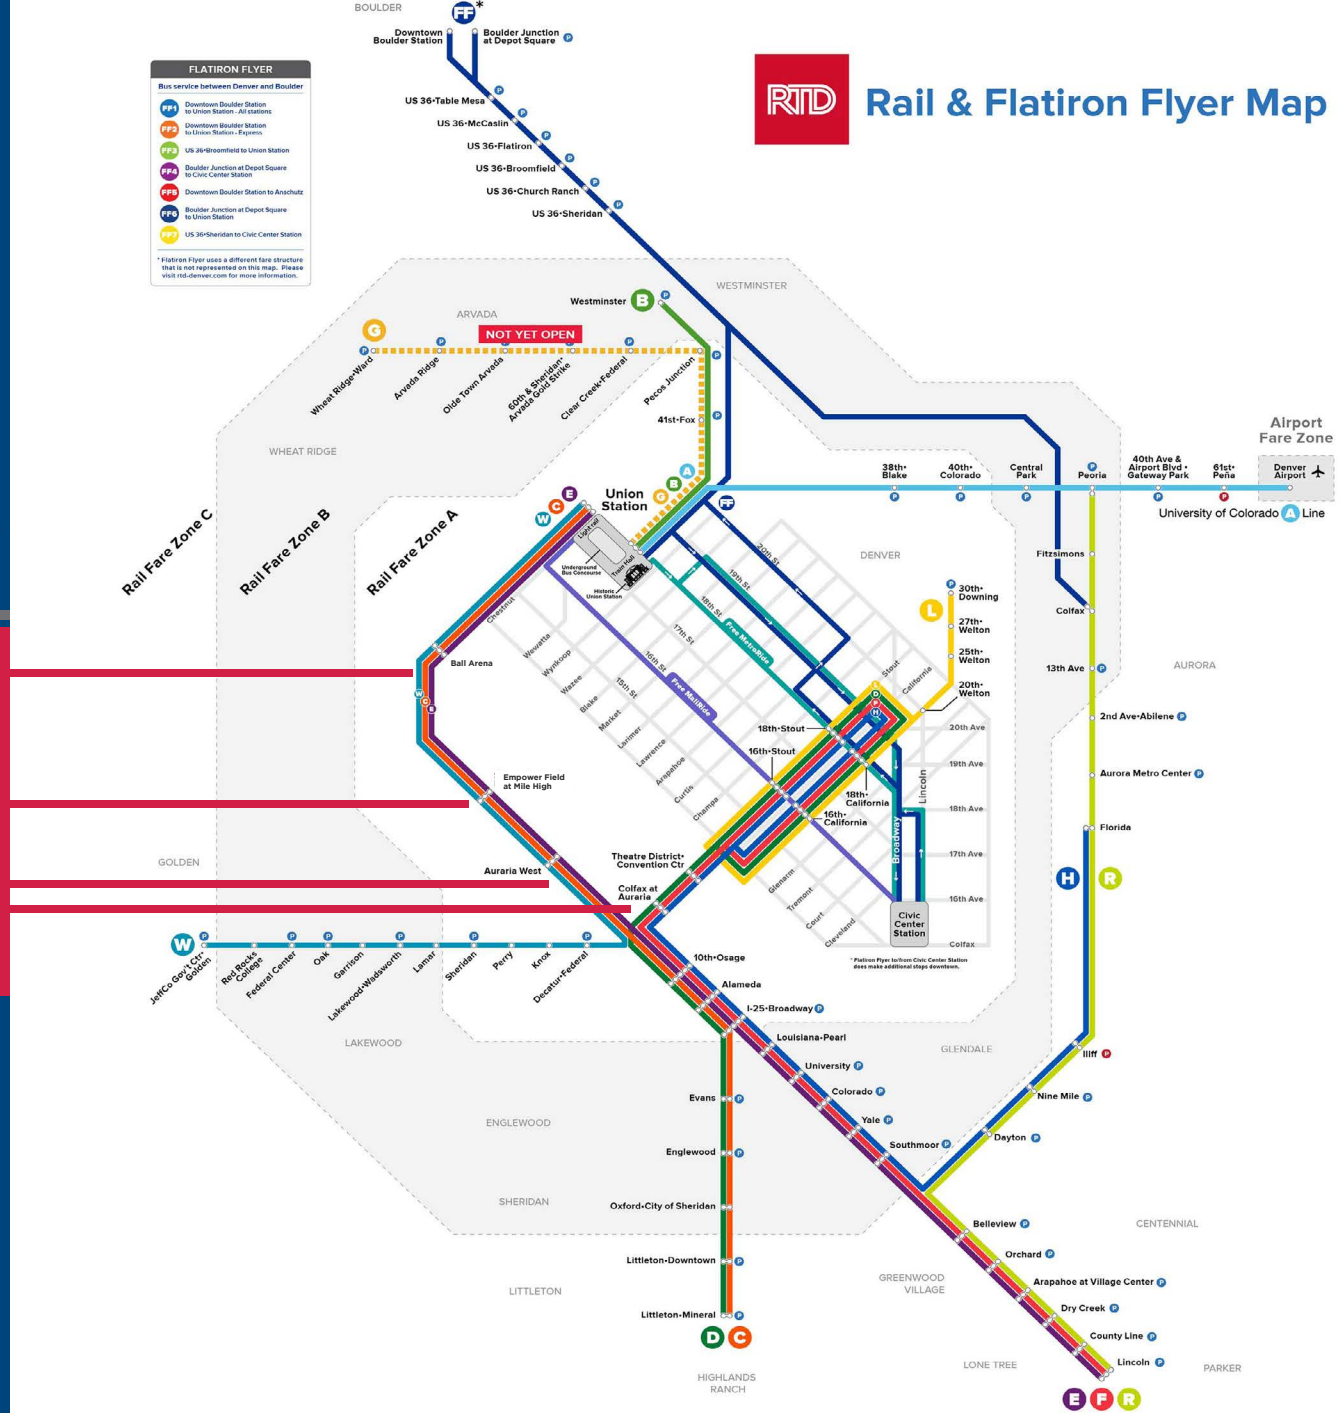

rtd-denver.com | 303.299.6000

TRANSIT ROUTES			
A Union Station - Denver Airport	D Union Station - Civic Center via 16th St	G Union Station - Wheat Ridge - Ward	R Peoria - Lincoln
B Union Station - Westminster	E Union Station - Lincoln	H 18th - Florida	W Union Station - 28th City Center
C Union Station - Littleton - Mineral	F 18th - Lincoln	L 16th - Downing	FF Denver - Boulder

*Bus service between Denver and Boulder.

FREE BUS SERVICE	
Free MallRide	Union Station to Civic Center via 16th St
Free MetroRide	Union Station to Civic Center via 16th & 18th St

P RTD parking available. Fees may apply.
R Non-RTD parking available. Fees apply.