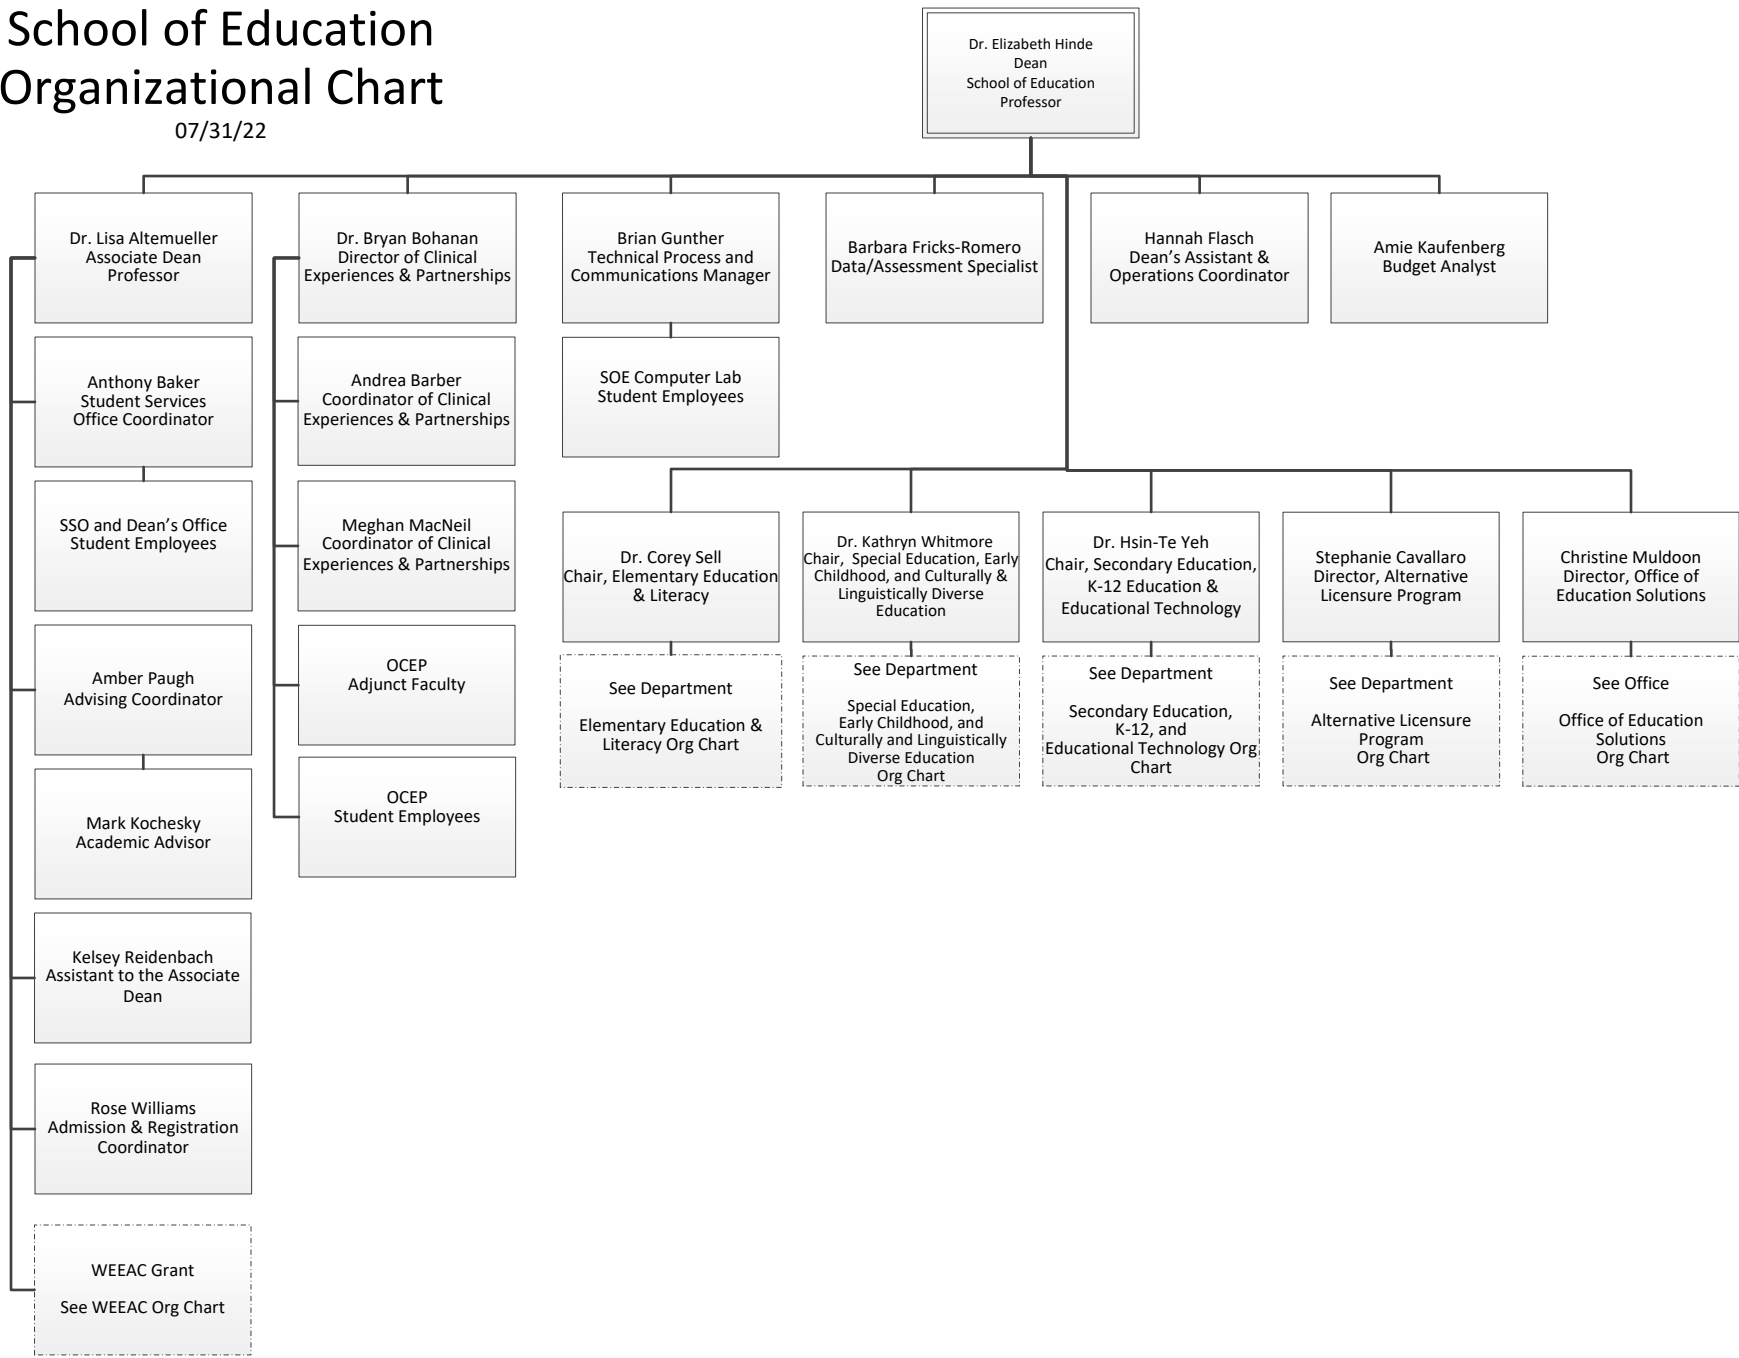

# School of Education Organizational Chart

07/31/22

# Department of Elementary Education & Literacy Organizational Chart

Revised 06/28/22

Department of Special Education,  
Early Childhood, and  
Culturally & Linguistically Diverse Education  
Organizational Chart