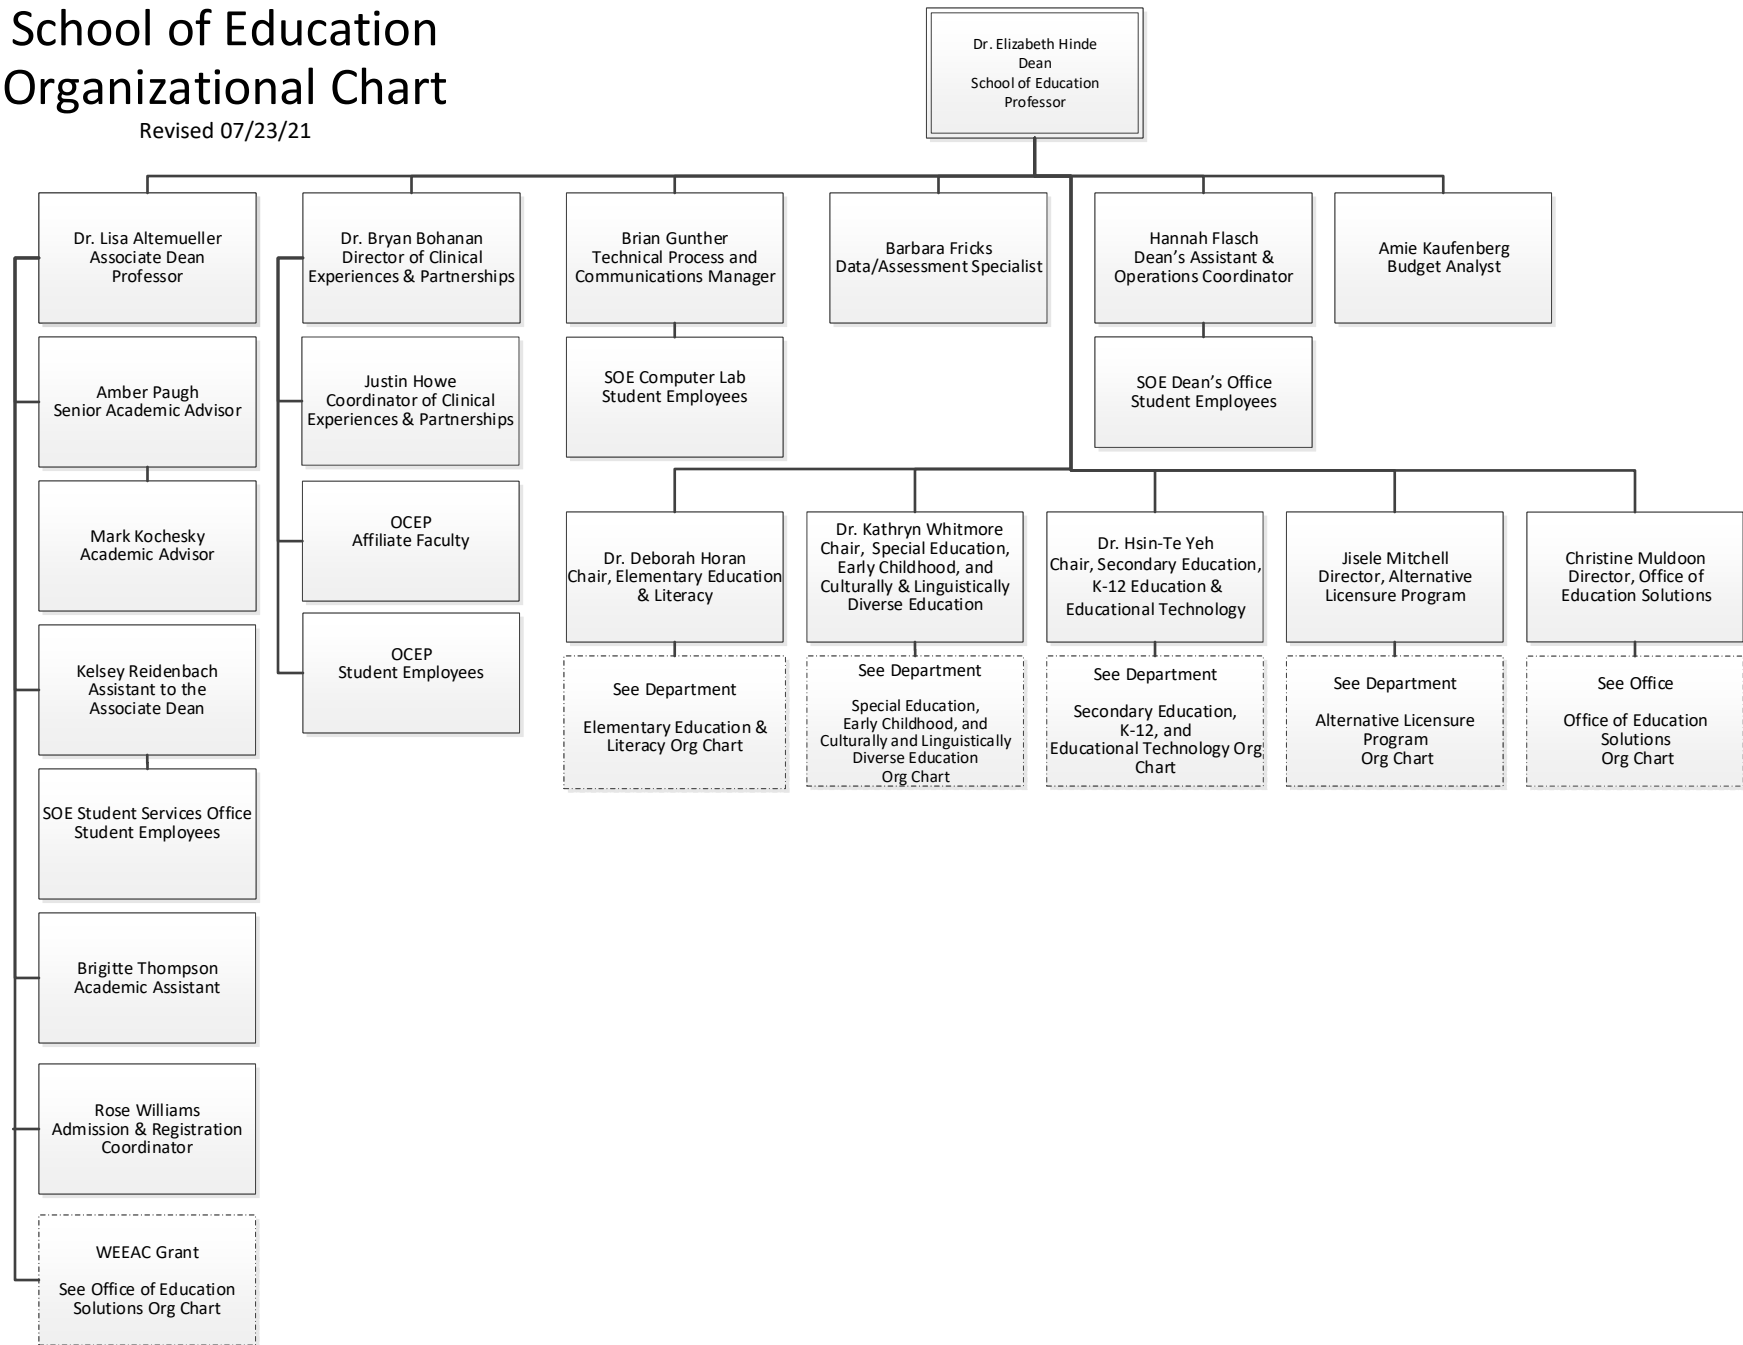

# School of Education Organizational Chart

Revised 07/23/21

# Department of Elementary Education & Literacy Organizational Chart

Revised 07/23/21

Department of Special Education,  
Early Childhood, and  
Culturally & Linguistically Diverse Education  
Organizational Chart