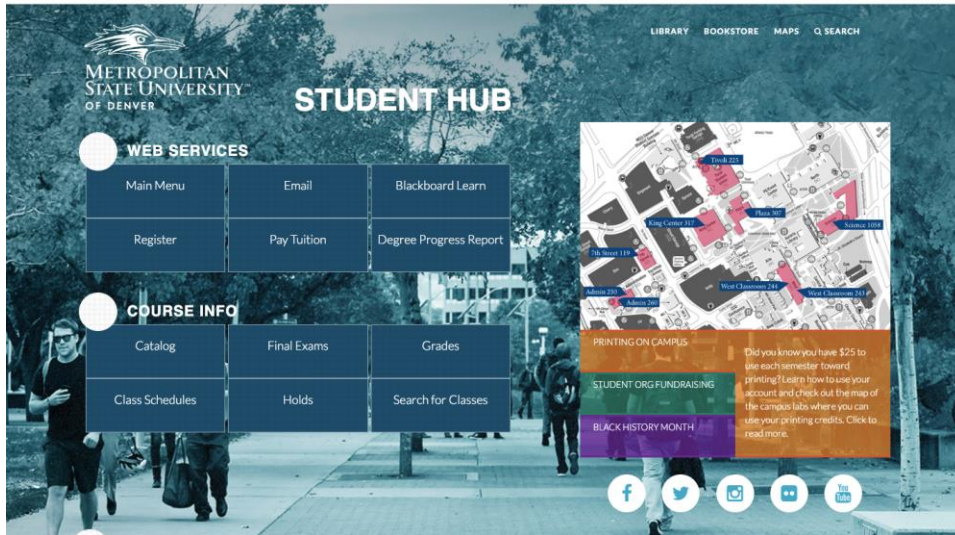

General Application Scholarships at MSU Denver Instructions

1. Visit the **StudentHub** page or click the link: <https://www.msudenver.edu/studenthub/>

2. Scroll down to you find **“Financial Aid”** section and click on **“Scholarships”**, it will take you directly to the scholarship page.