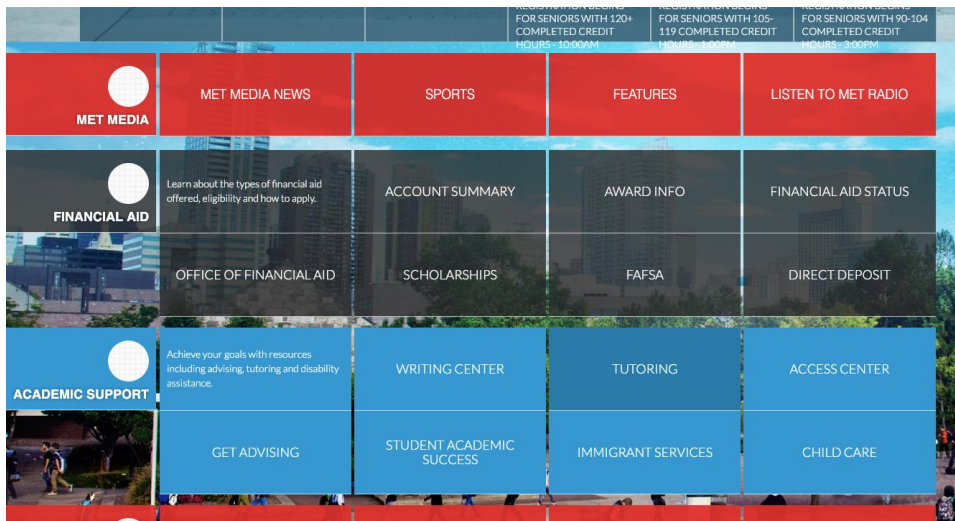

General Application Scholarships at MSU Denver Instructions

1. Visit the **StudentHub** page or click the link: <https://www.msudenver.edu/studenthub/>

2. Scroll down to you find **“Financial Aid”** section and click on **“Scholarships”**, it will take you directly to the scholarship page.

3. Click on “Apply Now” right under “The 2019-2020 MSU Denver scholarship application is now open”

LIVES TRANSFORMED | Current Students | Faculty & Staff

About | Prospective Students | Academics | Alumni and Friends | Athletics | SEARCH Q

The screenshot shows the 'Application Progress' page for Lakshmi Abraham Vasquez. The 'General Application' section is active. The form includes fields for First Name (Lakshmi), Middle Name, and Last Name (Abraham Vasquez). It also has radio buttons for 'Are you a new, continuing, or transfer student?' with 'Continuing' selected. A question asks 'How many credit hours do you plan to take per semester?' with options for 0-6, 6-8, and 8-11 credit hours. At the bottom, there are buttons for 'Applicant Record', 'Save and Keep Editing', and 'Finish and Submit'.

The screenshot shows the 'Application Progress' page for Valeria Quiroz. A green notification banner at the top states 'Your submitted general application has been successfully updated.' The 'Recommended Opportunities' section is active. It includes a 'PLEASE NOTE' about the system's recommendations. Below is a search bar and a table of opportunities: