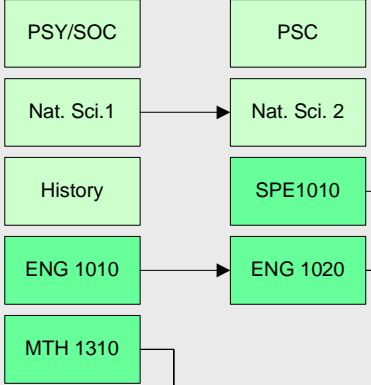

CIS Degree Planning and Tracking Chart

General Studies

Business School Requirements

CIS Major Requirements

- 1 - PHI 3360 is the preferred course.
- 2 - Pass the CIS 2010 proficiency test or take CIS/CSS 1010 during your **Freshman** year.
- 3 - All General Studies (Level I & II) and Business Core courses must be completed **prior** to MGT 4950.
- 4 - At least 11 of the required 17 credit hours of electives must be from outside of the School of Business.
- 5 - A Multicultural Course must be taken as an elective or General Studies course.
- 6 - At least 40 of the 120 credit hours must be taken as **upper division** courses.

1. semester

2. semester

1. semester

2. semester

1. semester

2. semester

1. semester

2. semester

Freshman year

Sophomore year

Junior year

Senior year