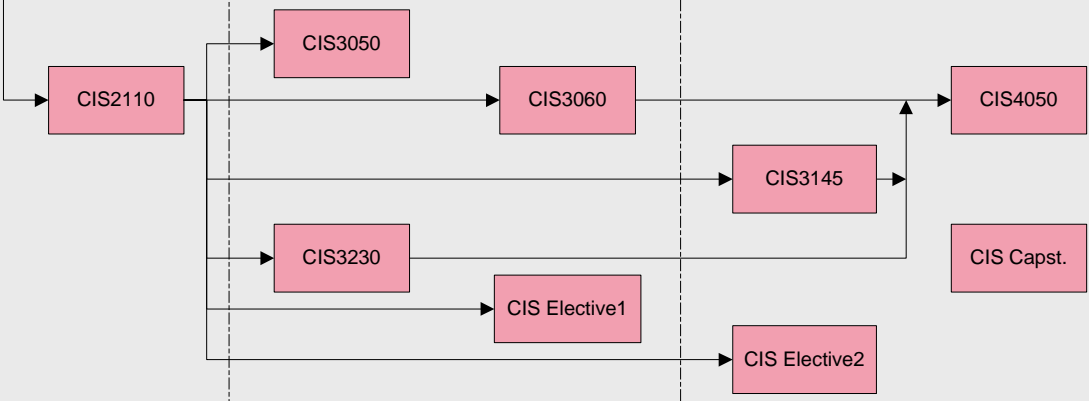

CIS Degree Planning and Tracking Chart

General Studies

Business School Requirements

CIS Major Requirements

- 1 - PHI 3360 is the preferred course.
- 2 - Pass the CIS 2010 proficiency test or take CIS/CSS 1010 during your **Freshman** year.
- 3 - All General Studies (Level I & II) and Business Core courses must be completed **prior** to MGT 4950.
- 4 - At least 11 of the required 17 credit hours of electives must be from outside of the School of Business.
- 5 - A Multicultural Course must be taken as an elective or General Studies course.
- 6 - At least 40 of the 120 credit hours must be taken as **upper division** courses.

1. semester

2. semester

1. semester

2. semester

1. semester

2. semester

1. semester

2. semester