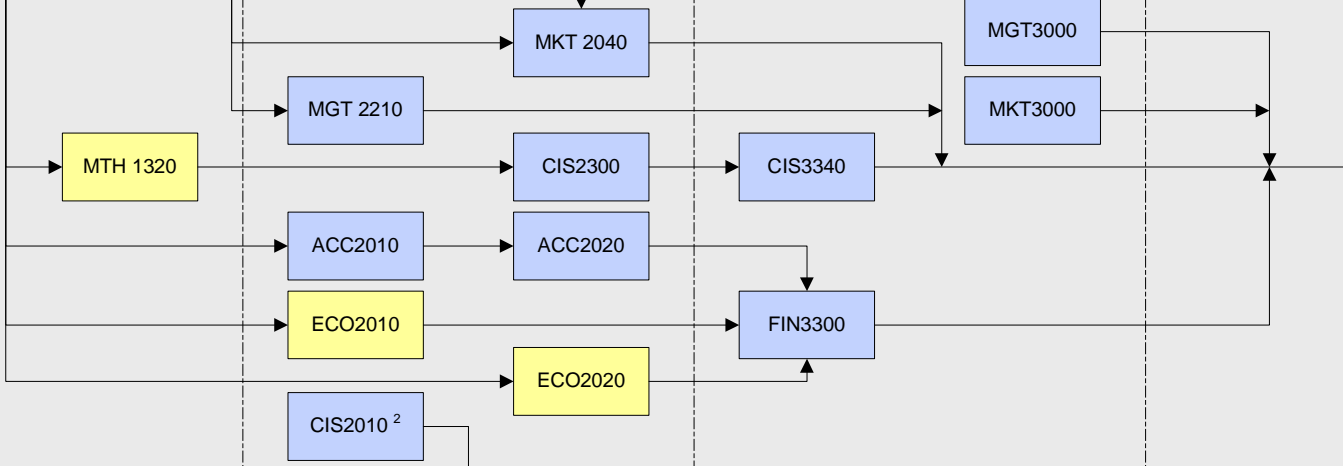

CIS Degree Planning and Tracking Chart

General Studies

Business School Requirements

CIS Major Requirements

- 1 - PHI 3360 is the preferred course.
- 2 - Pass the CIS 2010 proficiency test or take CIS/CSS 1010 during your **Freshman** year.
- 3 - All General Studies (Level I & II) and Business Core courses must be completed **prior** to MGT 4950.
- 4 - At least 11 of the required 17 credit hours of electives must be from outside of the School of Business.
- 5 - A Multicultural Course must be taken as an elective or General Studies course.
- 6 - At least 40 of the 120 credit hours must be taken as **upper division** courses.

1. semester

2. semester

1. semester

2. semester

1. semester

2. semester

1. semester

2. semester