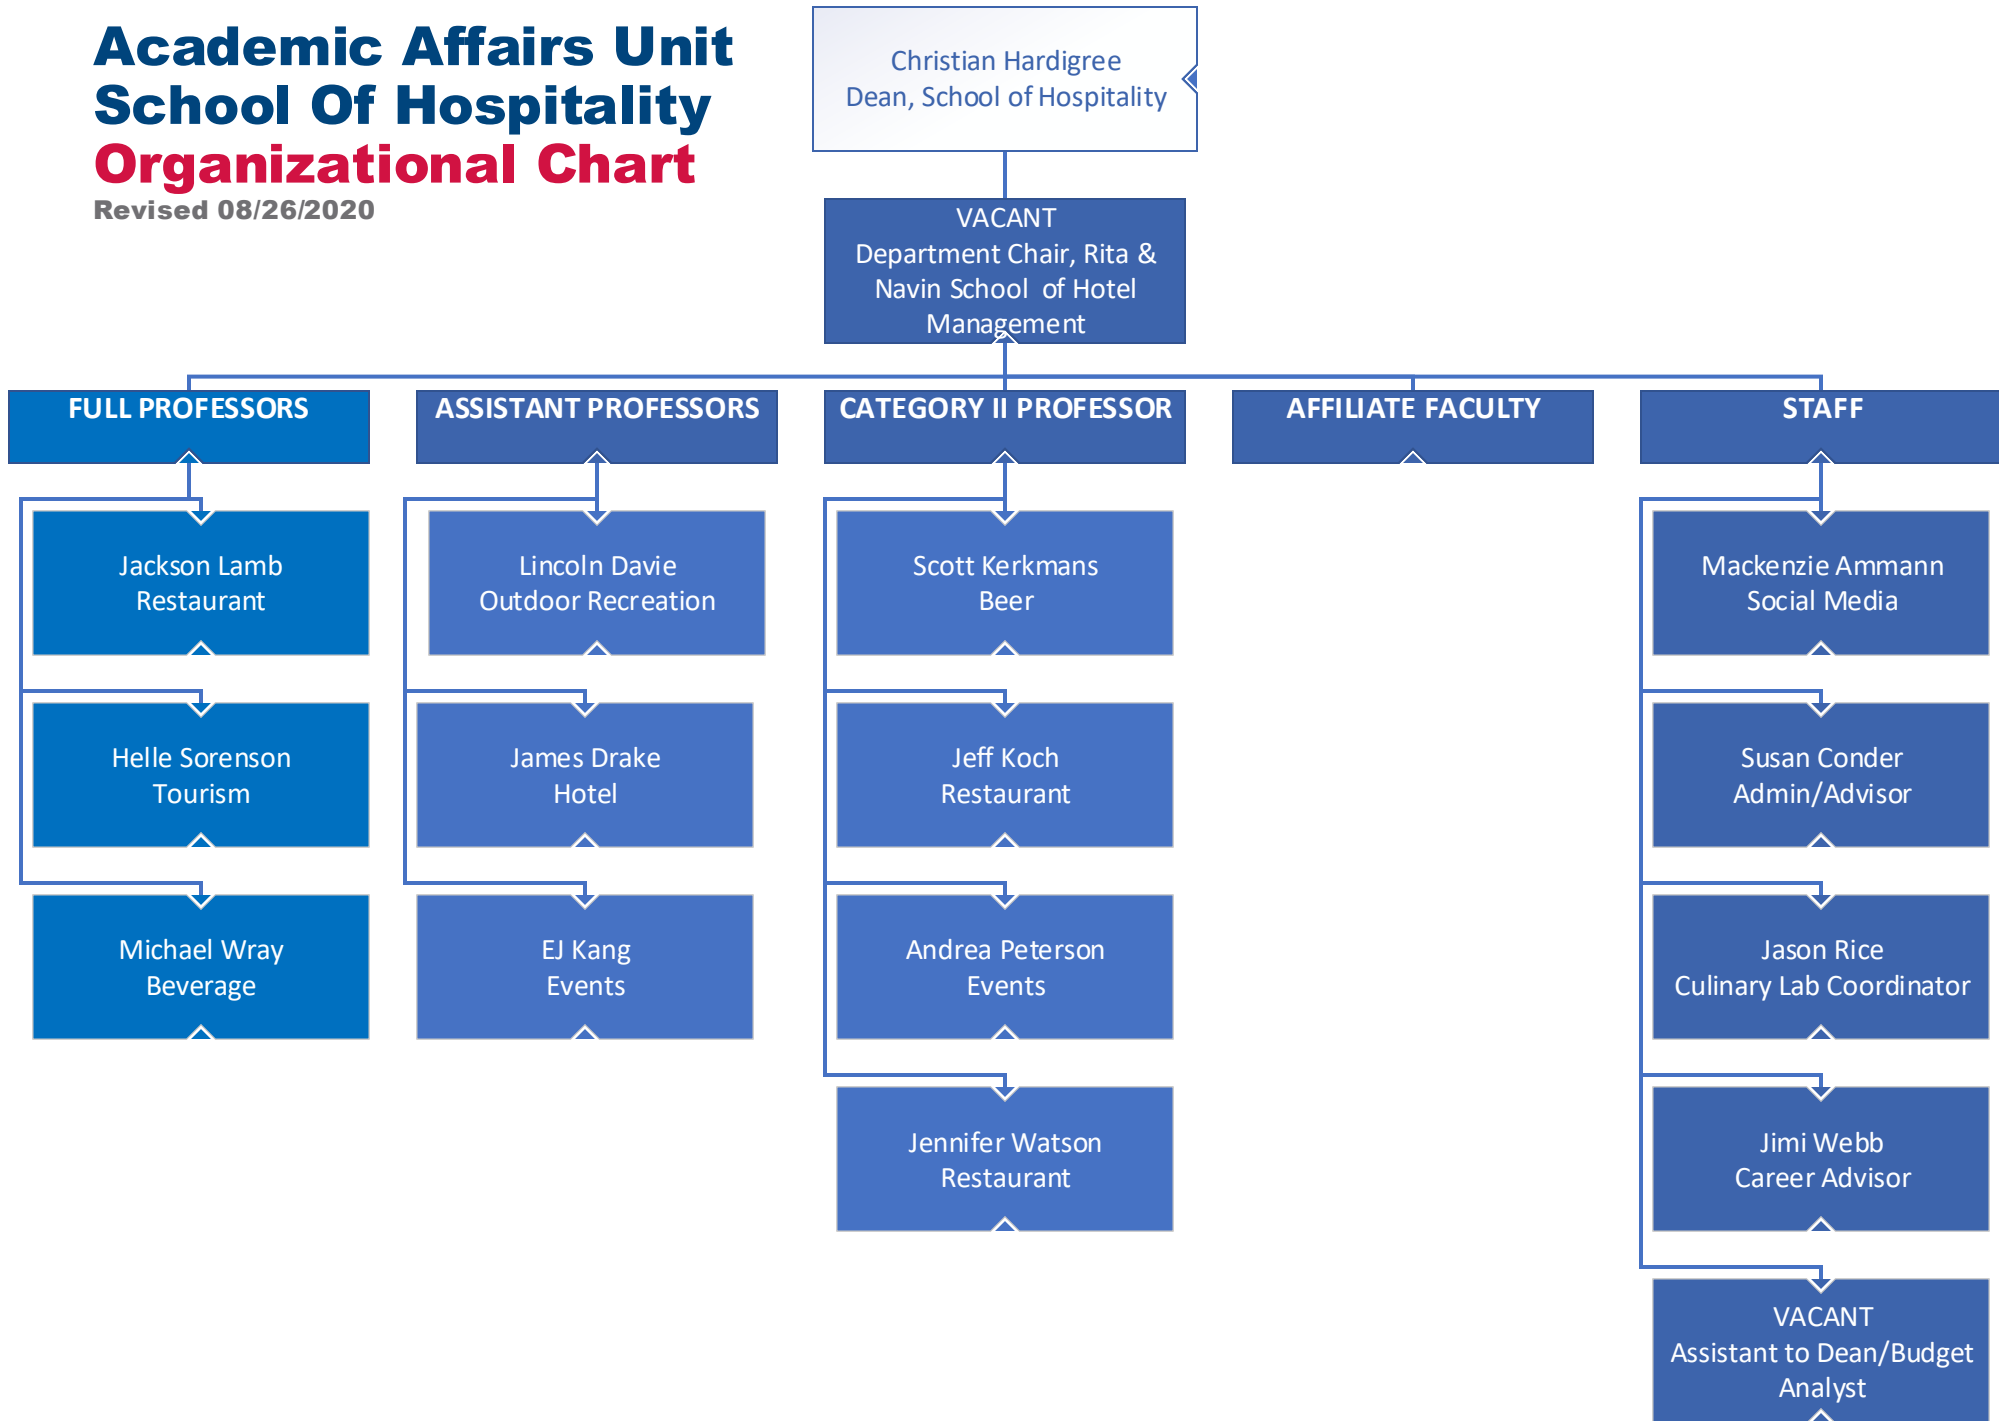

# Academic Affairs Unit School Of Hospitality Organizational Chart

Revised 08/26/2020

Christian Hardigree  
Dean, School of Hospitality

VACANT  
Department Chair, Rita &  
Navin School of Hotel  
Management

## CATEGORY II PROFESSOR

Scott Kerkmans  
Beer

Jeff Koch  
Restaurant

Andrea Peterson  
Events

Jennifer Watson  
Restaurant

## AFFILIATE FACULTY