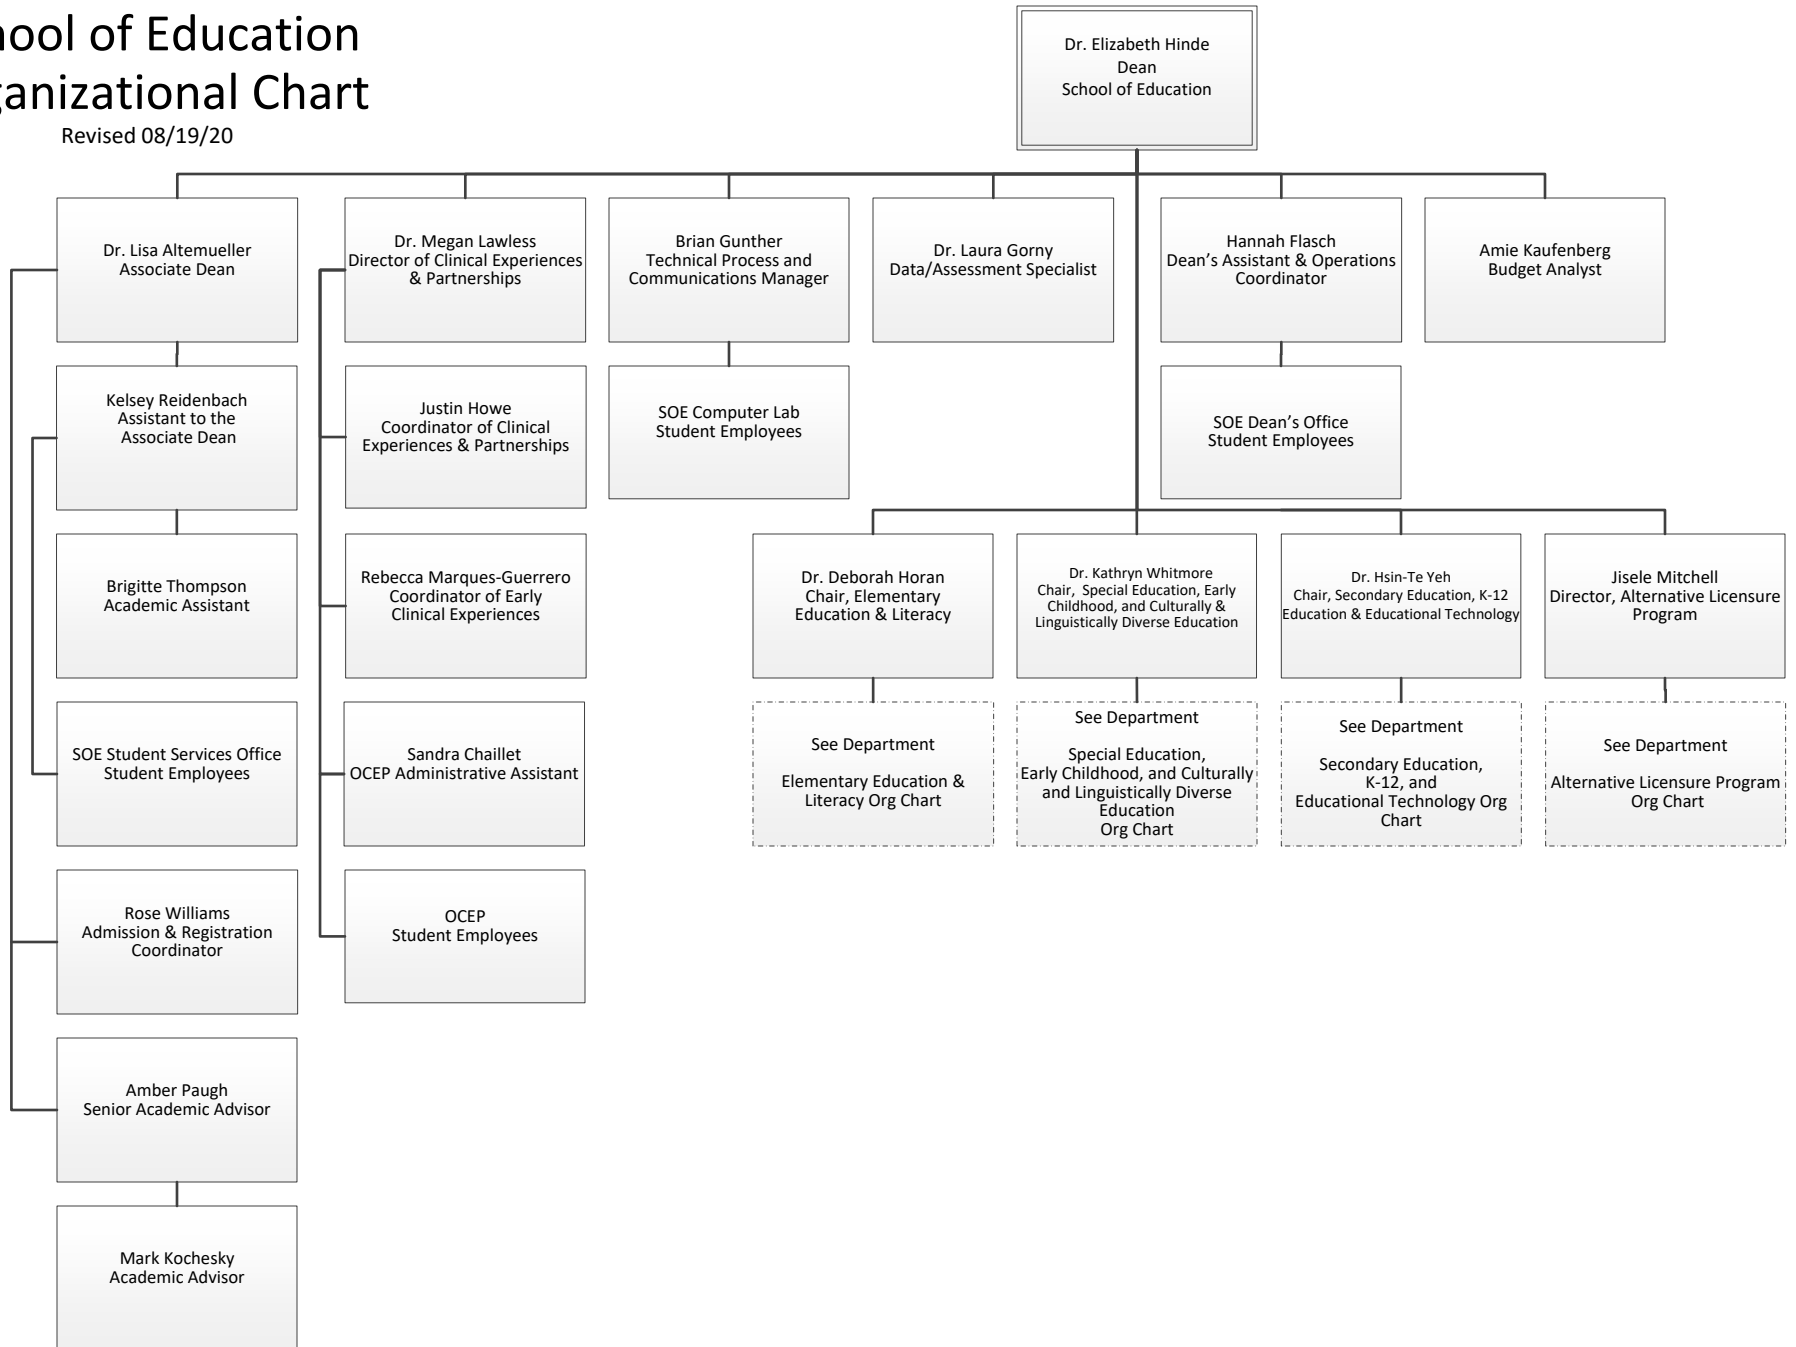

School of Education Organizational Chart

Revised 08/19/20

Department of Elementary Education & Literacy Organizational Chart

Revised 07/09/2020

Department of Special Education,
Early Childhood, and
Culturally & Linguistically Diverse Education
Organizational Chart

Revised 08/21/20

Department of Secondary Education, K-12, and Educational Technology Organizational Chart

Revised 07/09/2020

Alternative Licensure Program Organizational Chart

Revised 07/09/2020

Office of Education Solutions