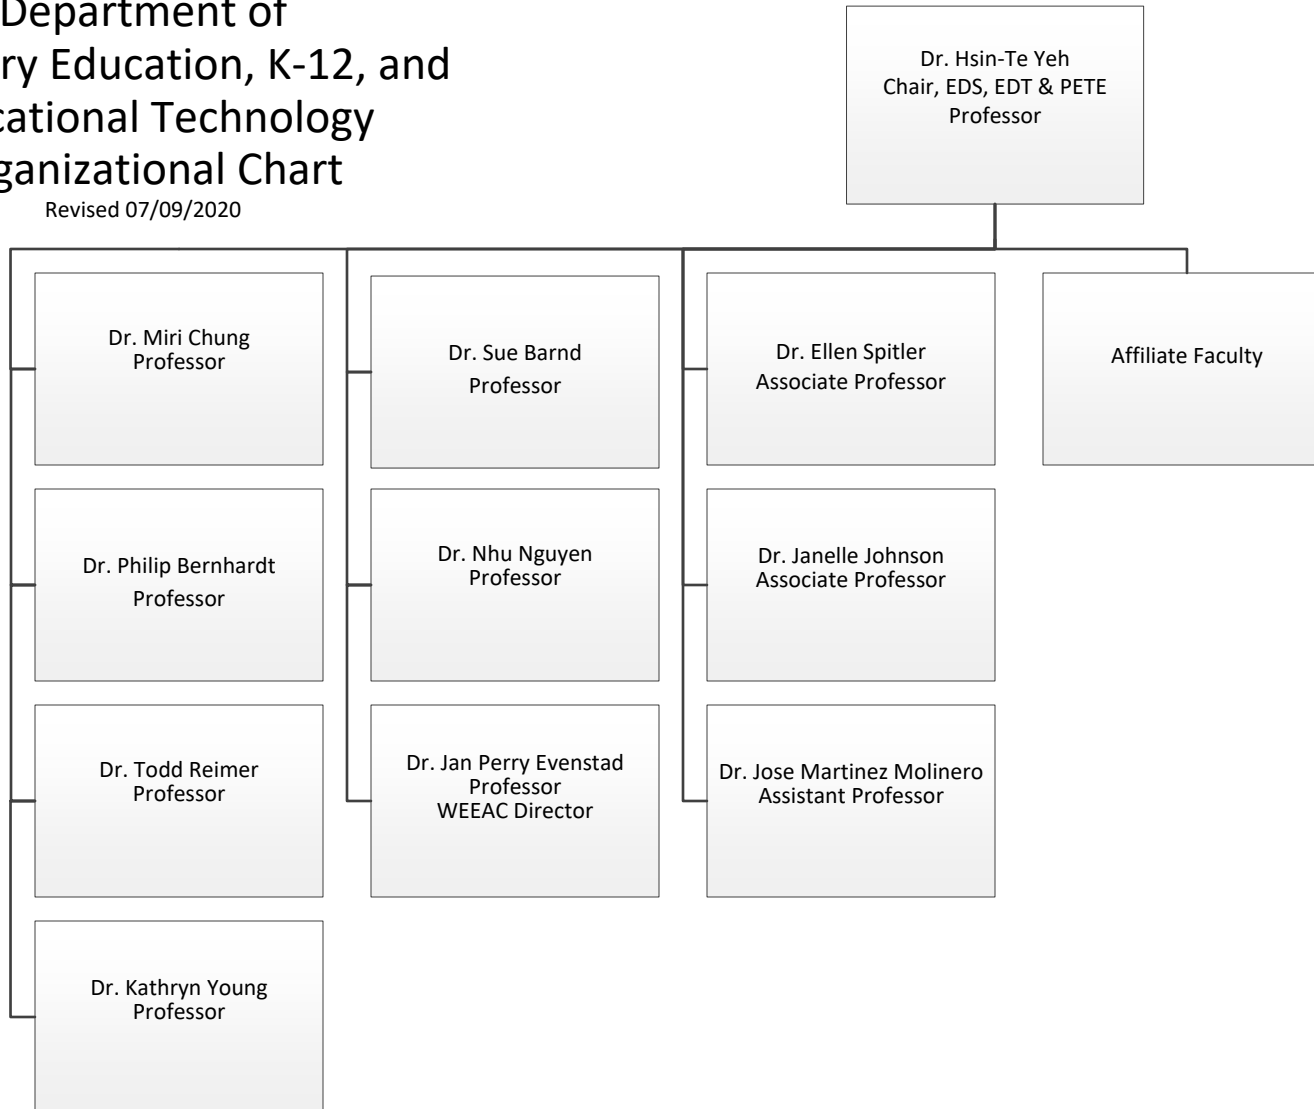

School of Education Organizational Chart

Revised 08/19/20

Department of Elementary Education & Literacy Organizational Chart

Revised 07/09/2020

Department of Special Education,
Early Childhood, and
Culturally & Linguistically Diverse Education
Organizational Chart

Revised 08/21/20

Department of Secondary Education, K-12, and Educational Technology Organizational Chart

Revised 07/09/2020

Alternative Licensure Program Organizational Chart

Revised 07/09/2020

Office of Education Solutions